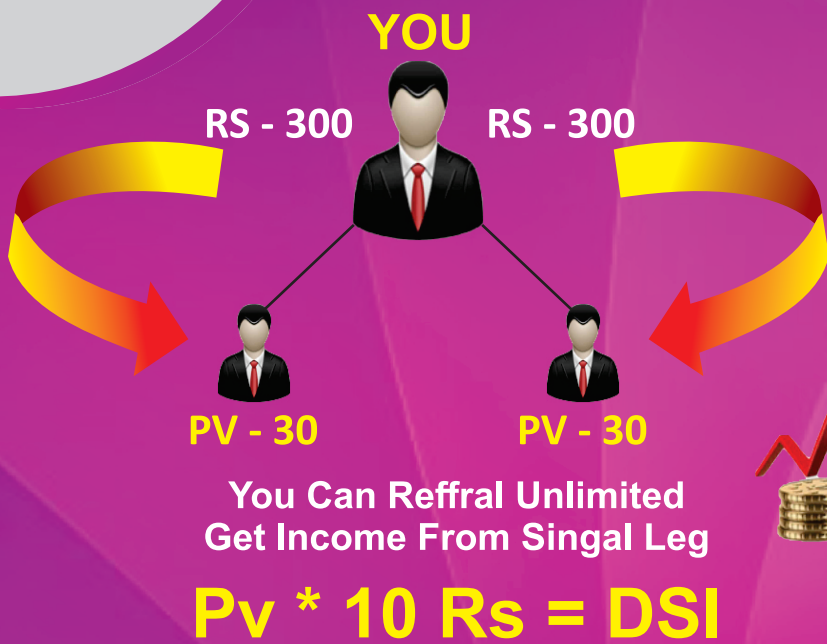

FREE REGISTRATION

Choose any product and active your **BUSINESS ID** from 15 PV (3000) to 50 PV

6 Types of Income

- 1 ELIGIBILITY BONUS
- 2 DIRECT SPONSOR BONUS
- 3 MATCHING BONUS
- 4 FIELD BONUS
- 5 LIFETIME REWARD
- 6 GROWTH INCOME

STEP 1

1 Eligibility Bonus

YOU

3 Direct Referral ID
You will get a Welcome Bonus

Welcome Bonus 2500/-

2 Direct Sponsor Bonus

3 Matching Income

YOU

Monthly Income
= ₹ 6,00,000/-

30 Pv	600/-	30 Pv
100 Pv	2,000/-	1000 Pv (CF-900)
Weekly Closing = Weekly Payout		
Capping 5,000/- to 20,000/- Daily		

**Business
Carry
Forward**

Pv * 20 Rs = MB

4 Field Bonus